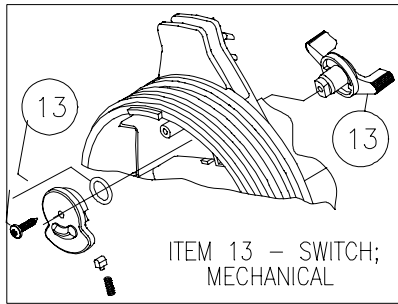

Vulcan™

Replacement Parts

ITEM 13 - SWITCH;
MECHANICAL

- 30 -

Your Authorized Dealer is AGT Battery Supply / www.agtbattery.com

ITEM	QTY	P/N	DESCRIPTION	ITEM	QTY	P/N	DESCRIPTION
1	1	440002	FACE CAP	19	1	440040	BODY/HANDLE ASSY., YELLOW
2	1	440033	O-RING, FACE CAP		1	440040-6	BODY/HANDLE ASSY., GREEN
3	1	440070	REFLECTOR/LENS ASSY.	20	1	440102	COVER, CHARGE RACK YELL.
4	2	440023	SCREW, BATTERY CLAMP			440102-6	COVER, CHARGE RACK GRN
5	1	440005	CLAMP, BATTERY	21	1	450022	SPRING, LATCH RELEASE
6	1	440006	PAD, BATTERY CLAMP	22	1	900047	SCREW, 4-24 X 1/2 PHILLIPS
7	1	44007	BATTERY	23	1	440115	PCB, STANDARD
8	1	440116	BOOT, SWITCH			440114	PCB, VEHICLE MOUNT
	1	440116-1	BOOT, D.F. SWITCH (GREY)	24	1	440106	LATCH, CHARGER
9	1	440008	PCB ASSY, STD TOGGLE	25	1	440101	HOUSING, CHARGER YELLOW
		440027	PCB ASSY, D.F. TOGGLE			440101-6	HOUSING, CHARGER GREEN
10	1	440046	O-RING, BODY	NOT SHOWN:			
11	1	44913	BULB, 8W BI-PIN	22311			CORD, 120V AC CHARGE
		44912	BULB, 6W DUAL FILAMENT	21725			CORD, 230V AC CHARGE
12	1	44009	KIT, CONTACT SCREW	22666			CORD, 100V AC CHARGE
13	1	44012	KIT, SWITCH MECH W/LOCK	22241			CORD, 240V AC CHARGE
		44013	KIT, SWITCH (SHOWN)	22051			CORD, 12V DC CHARGE
14	1	45232	STRAP ASSY, SHOULDER	440040			BODY/HANDLE ASSY., YELLOW
15	2	440018	CLIP, SHOULDER STRAP	440040-6			BODY/HANDLE ASSY., GREEN
		400262	D-RING (NEW STYLE)				
			(OLD STYLE - NOT SHOWN)				
17	1	440015	PLUG, VALVE				
18	1	130018	VALVE				