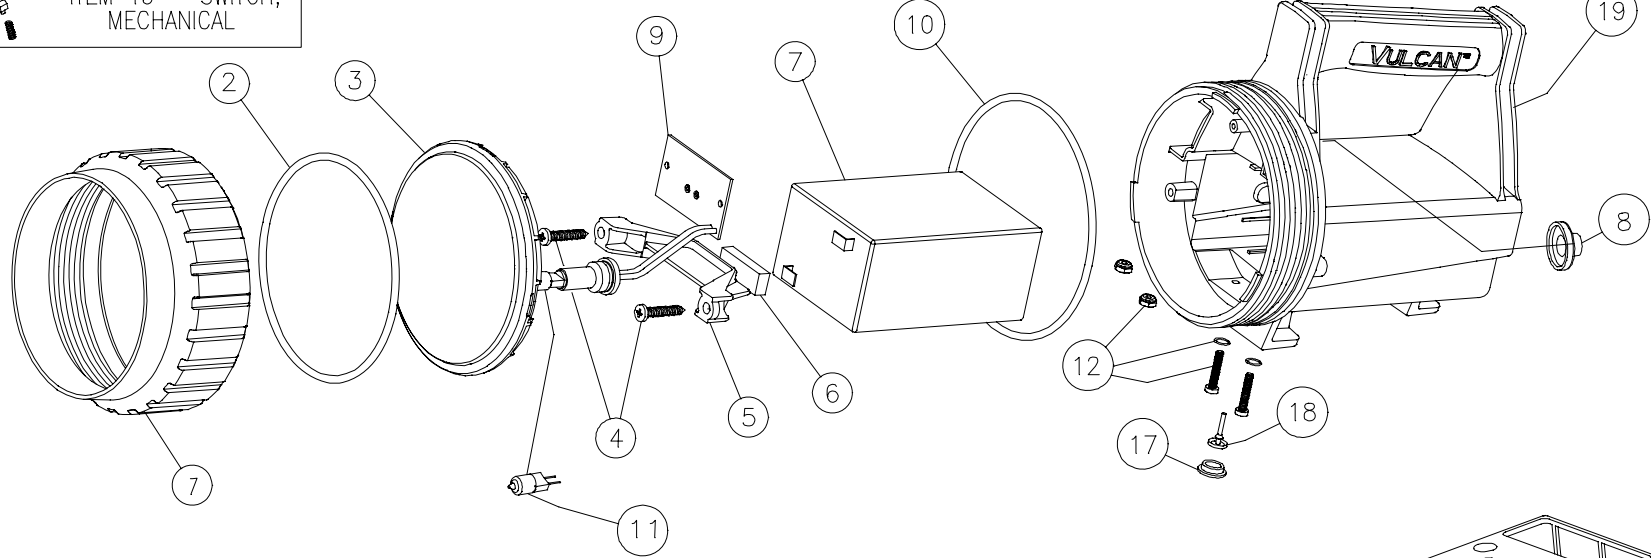

Vulcan™

Replacement Parts

ITEM 13 - SWITCH;
MECHANICAL

- 30 -

Your Authorized Dealer is AGT Battery Supply / www.agtbattery.com

ITEM	QTY	P/N	DESCRIPTION	ITEM	QTY	P/N	DESCRIPTION
1	1	440002	FACE CAP	19	1	440040	BODY/HANDLE ASSY., YELLOW
2	1	440033	O-RING, FACE CAP		1	440040-6	BODY/HANDLE ASSY., GREEN
3	1	440070	REFLECTOR/LENS ASSY.	20	1	440102	COVER, CHARGE RACK YELL.
4	2	440023	SCREW, BATTERY CLAMP			440102-6	COVER, CHARGE RACK GRN
5	1	440005	CLAMP, BATTERY	21	1	450022	SPRING, LATCH RELEASE
6	1	440006	PAD, BATTERY CLAMP	22	1	900047	SCREW, 4-24 X 1/2 PHILLIPS
7	1	44007	BATTERY	23	1	440115	PCB, STANDARD
8	1	440116	BOOT, SWITCH			440114	PCB, VEHICLE MOUNT
	1	440116-1	BOOT, D.F. SWITCH (GREY)	24	1	440106	LATCH, CHARGER
9	1	440008	PCB ASSY, STD TOGGLE	25	1	440101	HOUSING, CHARGER YELLOW
		440027	PCB ASSY, D.F. TOGGLE			440101-6	HOUSING, CHARGER GREEN
10	1	440046	O-RING, BODY	NOT SHOWN:			
11	1	44913	BULB, 8W BI-PIN	22311			CORD, 120V AC CHARGE
		44912	BULB, 6W DUAL FILAMENT	21725			CORD, 230V AC CHARGE
12	1	44009	KIT, CONTACT SCREW	22666			CORD, 100V AC CHARGE
13	1	44012	KIT, SWITCH MECH W/LOCK	22241			CORD, 240V AC CHARGE
		44013	KIT, SWITCH (SHOWN)	22051			CORD, 12V DC CHARGE
14	1	45232	STRAP ASSY, SHOULDER	440040			BODY/HANDLE ASSY., YELLOW
15	2	440018	CLIP, SHOULDER STRAP	440040-6			BODY/HANDLE ASSY., GREEN
		400262	D-RING (NEW STYLE)				
			(OLD STYLE - NOT SHOWN)				
17	1	440015	PLUG, VALVE				
18	1	130018	VALVE				